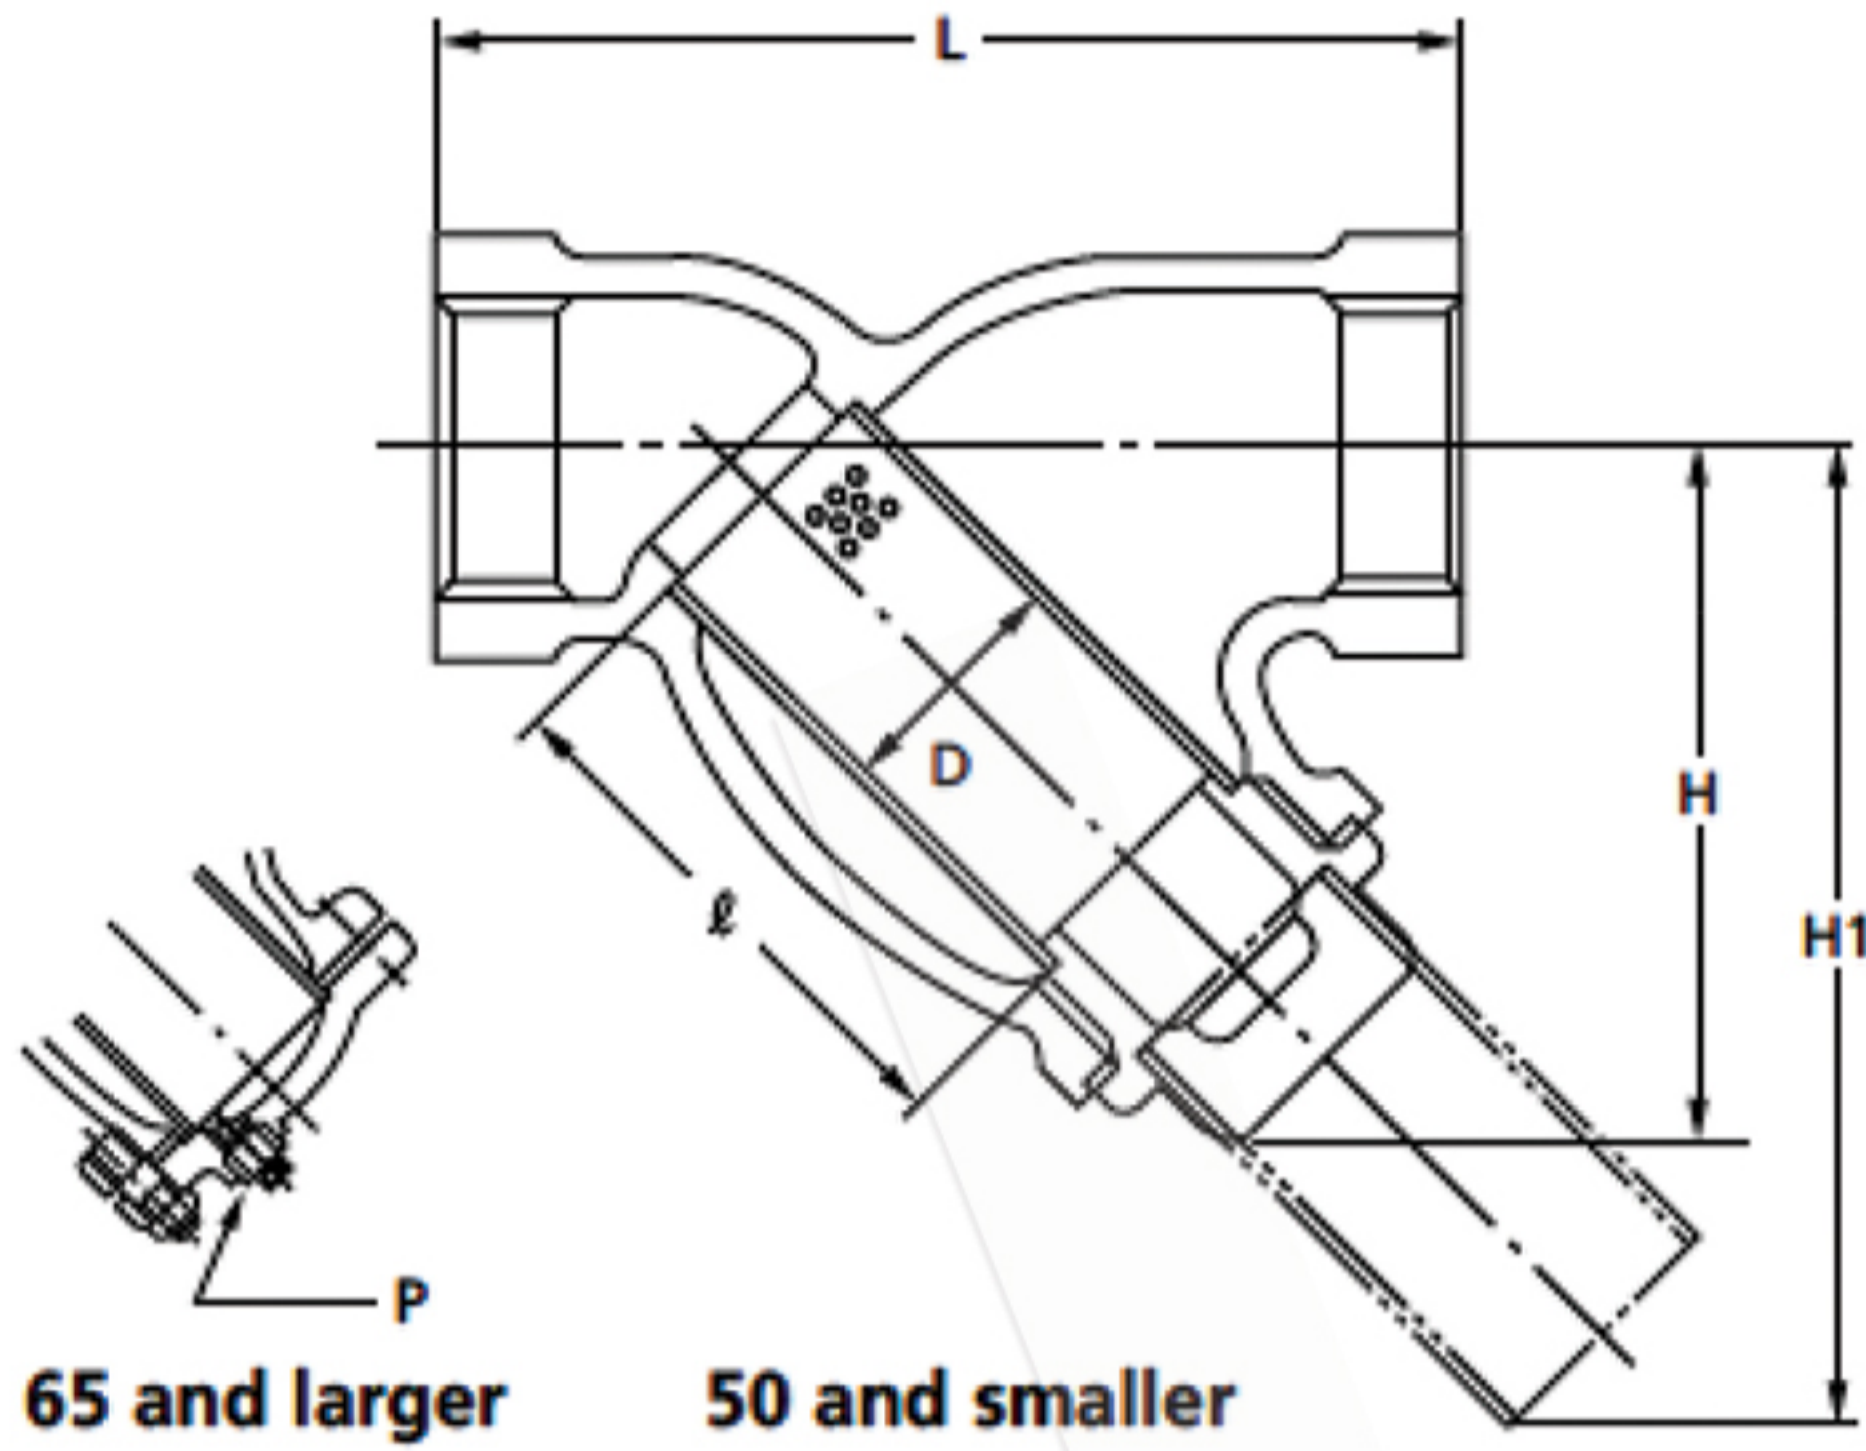

20K

Y-PATTERN STRAINER

Pressure-Temperature Rating: 2.0 MPa: 180°C

UYM

Parts	UY	UYM
Body	SCS13A	SCS14A
Cover	SUS304/SCS13A	SUS316/SCS14A
Gasket	Reinforced PTFE	
Screen	SUS304	SUS316
Cover bolt/nut*	SUS304/304	
Plug*	SUS304	SUS316

*For size 65 and larger
Note: Screen is a 40-mesh stainless wire net reinforced with SUS304/316.

Face to face dimensions: KITZ Std.
End thread dimensions: JIS B0203
Wall thickness: KITZ Std.

Nominal Size	Unit: mm									
	1/4	3/8	1/2	3/4	1	1 1/4	1 1/2	2	2 1/2	3
L	65	70	85	100	115	135	150	180	220	250
H	50	50	60	65	77	90	100	115	150	193
H1	67	68	80	90	107	128	140	165	215	267
D	15	15	18	23	30	39	46	58	72	86
ℓ	36	36	43	48	58	69	75	90	120	150
P	—	—	—	—	—	—	—	—	Rc1/2	Rc1/2